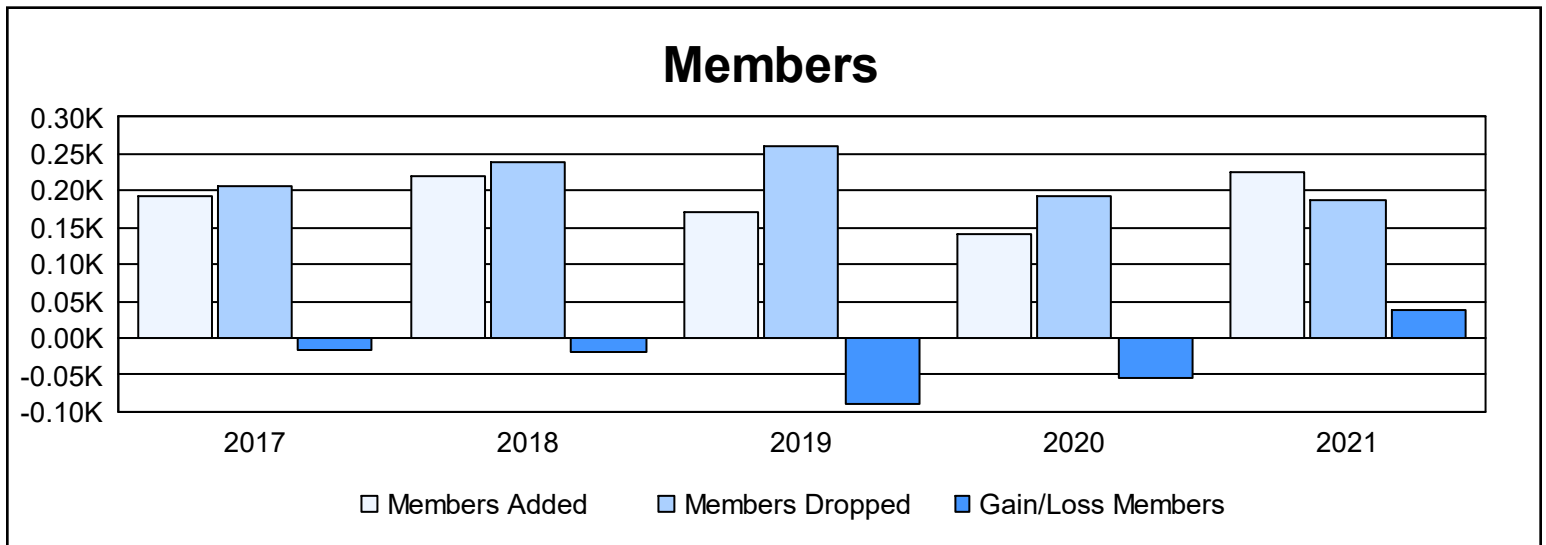

Year	New Clubs	Dropped Clubs	Gain/ Loss Clubs	New Members	Charter Members	Reinstate Members	Transfer Members	Total Member Added	Total Members Dropped	Gain/ Loss Members
2016-2017	0	0	0	180	0	7	5	192	207	-15
2017-2018	0	0	0	209	0	5	6	220	240	-20
2018-2019	0	0	0	155	1	10	6	172	261	-89
2019-2020	0	0	0	133	1	5	1	140	194	-54
2020-2021	3	0	3	129	87	5	3	224	186	38
<b>Average</b>	<b>1</b>	<b>0</b>	<b>1</b>	<b>161</b>	<b>18</b>	<b>6</b>	<b>4</b>	<b>190</b>	<b>218</b>	<b>-28</b>

### Membership Composition June 2021 Cumulative