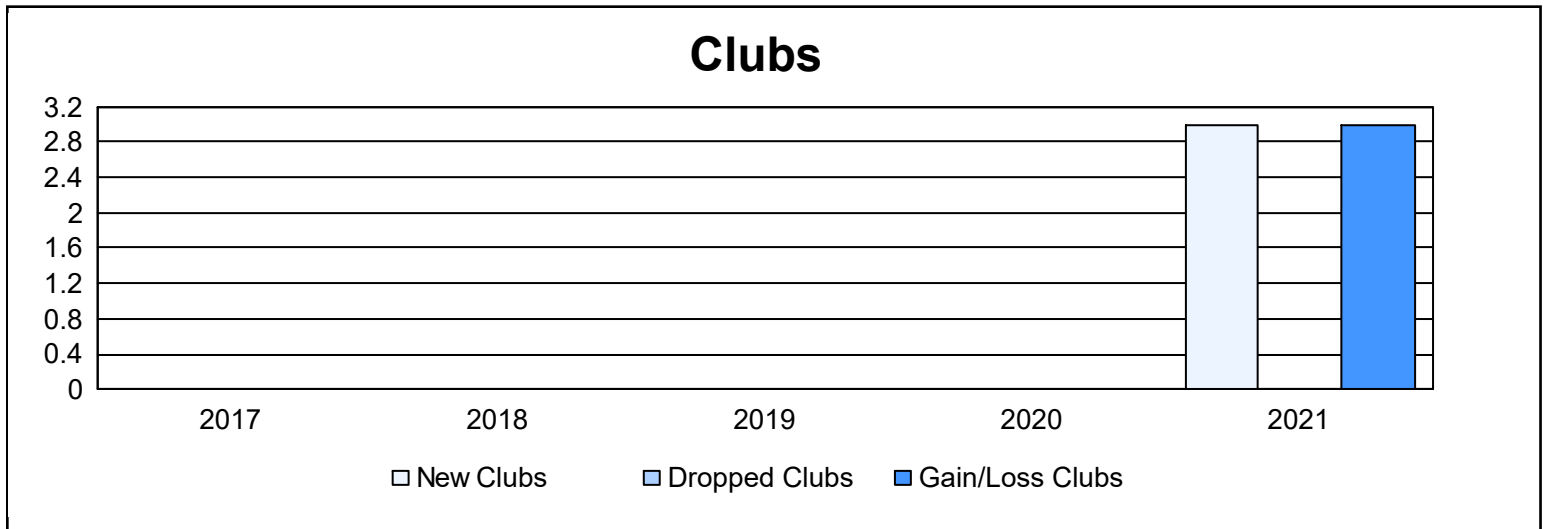

Year	New Clubs	Dropped Clubs	Gain/ Loss Clubs	New Members	Charter Members	Reinstate Members	Transfer Members	Total Member Added	Total Members Dropped	Gain/ Loss Members
2016-2017	0	0	0	180	0	7	5	192	207	-15
2017-2018	0	0	0	209	0	5	6	220	240	-20
2018-2019	0	0	0	155	1	10	6	172	261	-89
2019-2020	0	0	0	133	1	5	1	140	194	-54
2020-2021	3	0	3	129	87	5	3	224	186	38
<b>Average</b>	<b>1</b>	<b>0</b>	<b>1</b>	<b>161</b>	<b>18</b>	<b>6</b>	<b>4</b>	<b>190</b>	<b>218</b>	<b>-28</b>

### Membership Composition June 2021 Cumulative