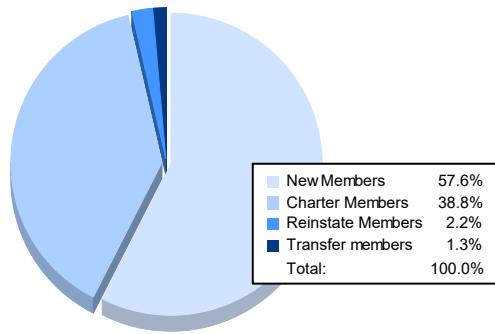

Year	New Clubs	Dropped Clubs	Gain/ Loss Clubs	New Members	Charter Members	Reinstate Members	Transfer Members	Total Member Added	Total Members Dropped	Gain/ Loss Members
2016-2017	0	0	0	180	0	7	5	192	207	-15
2017-2018	0	0	0	209	0	5	6	220	240	-20
2018-2019	0	0	0	155	1	10	6	172	261	-89
2019-2020	0	0	0	133	1	5	1	140	194	-54
2020-2021	3	0	3	129	87	5	3	224	186	38
<b>Average</b>	<b>1</b>	<b>0</b>	<b>1</b>	<b>161</b>	<b>18</b>	<b>6</b>	<b>4</b>	<b>190</b>	<b>218</b>	<b>-28</b>

### Membership Composition June 2021 Cumulative